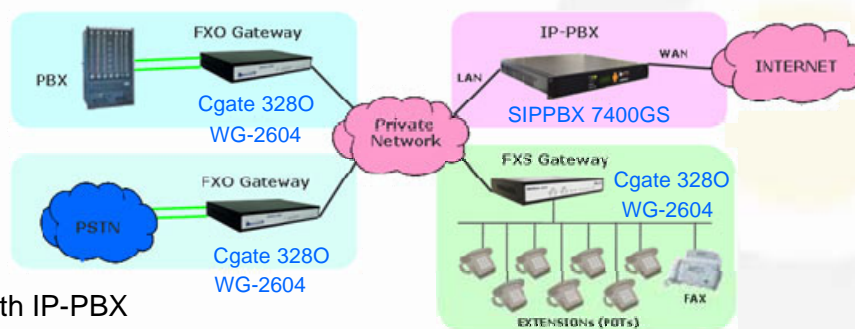

Application

IP Office Application (AN_c007)

- Evolve to IP Office with IP-PBX
- Unify Data, Voice, Fax together in office
- FXO gateway connect to PSTN or digital PBX's extension port
- FXS connect with POTs phone or FAX machine

居安科技國際有限公司

ChuAn Technology International Co.,Ltd

402台中市南區正義街43號5F-1

電話：04-2229-5728

傳真：04-2229-5893

客服信箱：service@chu-an.com